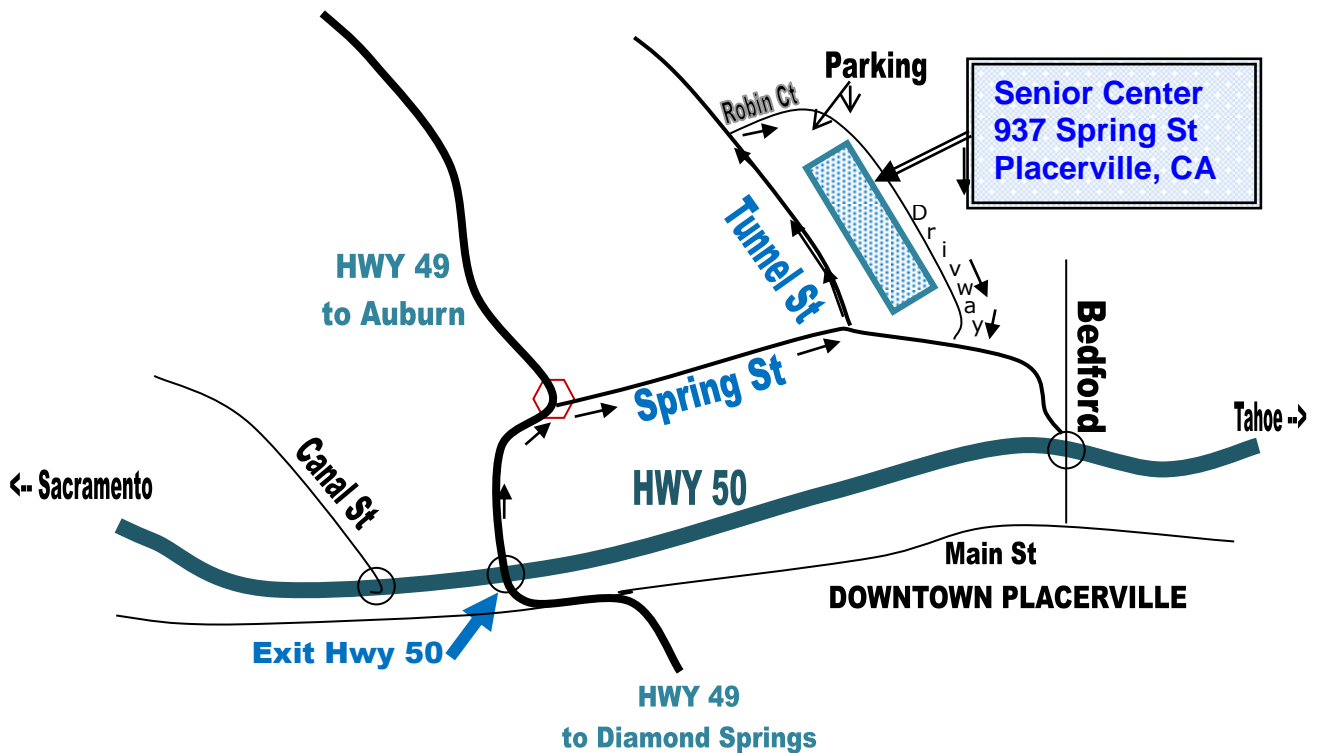

El Dorado County Mineral and Gem Society holds its Lapidary and Jewelry Arts Workshops, Junior Program and Board of Directors and Committee Meetings at the Senior Center, 937 Spring Street, Placerville, CA.

Directions:

Exit Highway 50 at Spring St/Hwy 49 North (2nd turn signal). After stop sign, go straight on Spring Street (instead of turning north toward Auburn/Georgetown).

Turn left on Tunnel Street (first street on left).

Turn Right on Robin Court (first street on the right). Curve to the right into the parking lot of the Senior Center.

Parking: There is parking in the lot next to the building and along the front of the building.

The driveway is one-way, and you will Exit on to Spring Street when leaving the facility

○ = Traffic Lights along Highway 50, Placerville