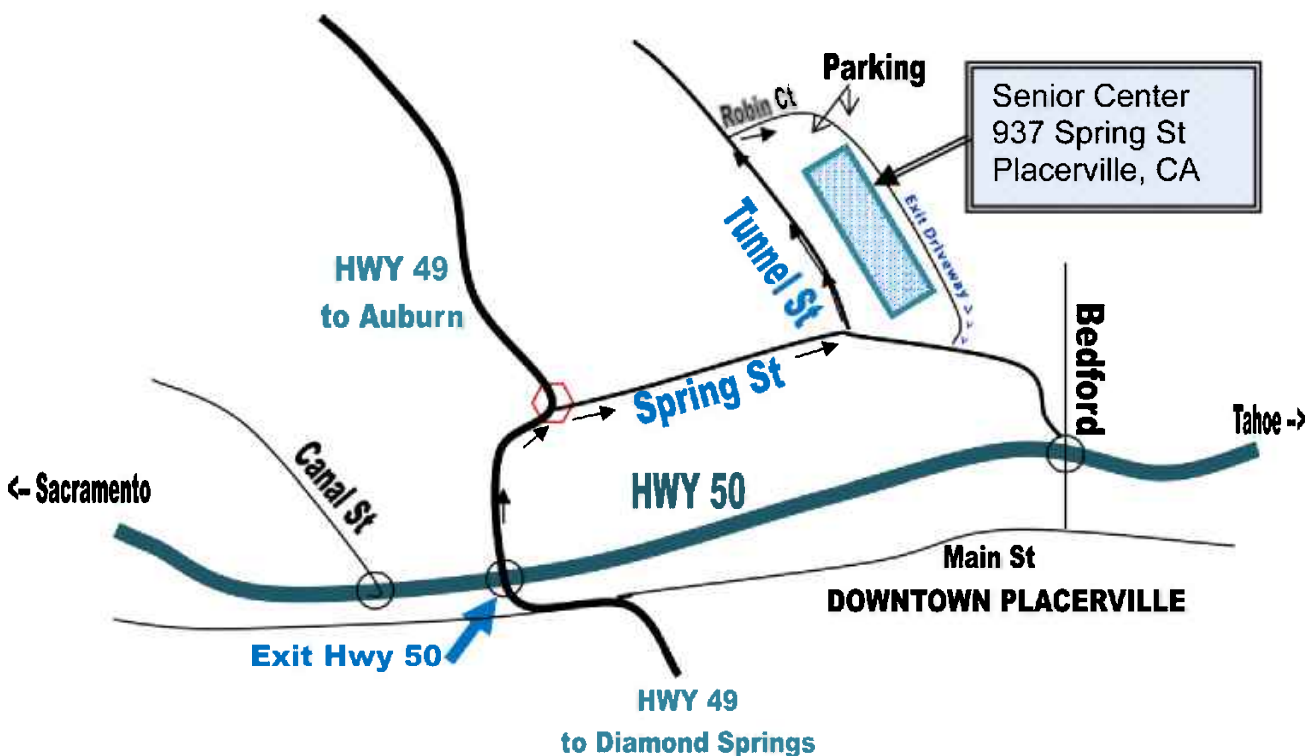

El Dorado County Mineral and Gem Society holds its Lapidary Workshops at the Senior Center, 937 Spring Street, Placerville, CA.

Directions:

Exit Highway 50 at Spring St/Hwy 49 North (2nd turn signal). At stop sign, go straight on Spring Street Instead of turning north toward Auburn/Georgetown.

Turn left on Tunnel Street (first street on left).

Turn Right on Robin Court (first street on the right). Curve to the right into the parking lot of the Senior Center.

Parking: There is parking in the lot next to the building and along the front of the building.

(The driveway is one-way, and you will exit on to Spring Street when leaving the facility)

○ = Traffic Lights along Highway 50, Placerville